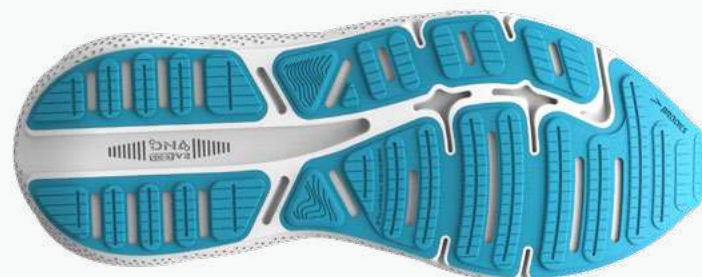

CUSHION
NEUTRAL

NEW GHOST MAX

Soft, smooth, and protective for maximum comfort.

Protective Cushioning

A high stack of DNA LOFT v2 cushioning and unique GlideRoll Rocker work together to decrease pressure underfoot for protective comfort.

Assisted Transitions

GlideRoll Rocker actively promotes smooth heel-toe transitions for an effortless feeling as you move.

Stable Ride

A broad base offers inherent stability for a secure feel that doesn't interfere with a neutral stride.

Additional Benefits

- Helps keep some people moving in their habitual motion path.
- Soft cushioning, GlideRoll Rocker, and lower (6mm) offset can benefit plantar fasciitis, metatarsalgia, and Morton's neuroma.
- GlideRoll Rocker can help reduce muscle strain at ankle joint.
- Unique Linear Last construction makes fit inclusive of foot shapes and orthotics.
- Rubber outsole.
- Made with recycled materials equivalent to 10 plastic water bottles.

MEN'S 110406

STYLE	SIZES	WIDTH	AVAILABLE
110406 1D 815	7-13,14,15	1D	01/12/2023
110406 1D 060	7-13,14,15	1D	01/12/2023
110406 2E 060	7-13,14,15	2E	01/12/2023
110406 1D 481	7-13,14,15	1D	01/12/2023
110406 1D 020	7-13,14,15	1D	01/12/2023
110406 2E 020	7-13,14,15	1D	01/12/2023

Weight: 283 g Midsole Height: 28:22 Offset: 6 mm

MEN'S

B = narrow width
D = normal width
2E = wide width
4E = extra wide width

WOMEN'S 120395

STYLE	SIZES	WIDTH	AVAILABLE
120395 1B 818	6-11,12	1B	01/02/2024
120395 1B 082	6-11,12	1B	01/12/2023
120395 1D 082	6-11,12	1D	01/12/2023
120395 1B 492	6-11,12	1B	01/12/2023
120395 1B 020	6-11,12	1B	01/12/2023
120395 1D 020	6-11,12	1D	01/12/2023

Weight: 255 g Midsole Height: 28:22 Offset: 6 mm

WOMEN'S

2A = narrow width
B = normal width
D = wide width
2E = extra wide width