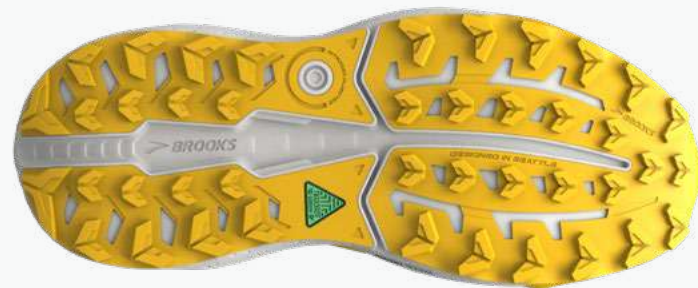

ULTRA TRAIL

NEW CALDERA 7

Ultra-cushioned for ultra-distances.

Supreme softness

Super-soft, nitrogen-infused DNA LOFT v3 cushioning is optimized to be lightweight, responsive, and durable for plush comfort.

Stable ride

Strategically raised midsole foam walls offer added security and flexibility where you need it, while the widened base and added flex grooves in the outsole work to stabilize your landings and carry you smoothly over uneven terrain.

Durable and dynamic

Improved upper features an external cage for a more secure, adaptable fit at the midfoot, while breathable TPEE sandwich air mesh offers protective durability and moisture management over versatile terrain.

What's New

- New TPEE air mesh is lightweight and breathable while remaining durable on the trails
- TrailTack Green outsole provides traction on wet and dry surfaces and is made of 25% recycled material
- New outsole design provides traction and grip on trails
- Midsole side walls are redesigned for a more comfortable in-shoe fit

Additional Benefits

- Forefoot outsole design uses biomimicry of a mountain goat to enhance control and stability on uneven terrain.
- Made with recycled materials equivalent to 6 plastic water bottles.

MEN'S 110415

STYLE	SIZES	WIDTH	AVAILABLE
110415 1D 741	7-13,14,15	1D	01/01/2024
110415 1D 476	7-13,14,15	1D	01/01/2024

Weight: 301 g   **Midsole Height: 26:20**   **Offset: 6 mm**

MEN'S

B = narrow width
D = normal width
2E = wide width
4E = extra wide width

WOMEN'S 120404

STYLE	SIZES	WIDTH	AVAILABLE
120404 1B 094	5-11,12	1B	01/01/2024
120404 1B 083	5-11,12	1B	01/01/2024

Weight: 266 g   **Midsole Height: 26:20**   **Offset: 6 mm**

WOMEN'S

2A = narrow width
B = normal width
D = wide width
2E = extra wide width