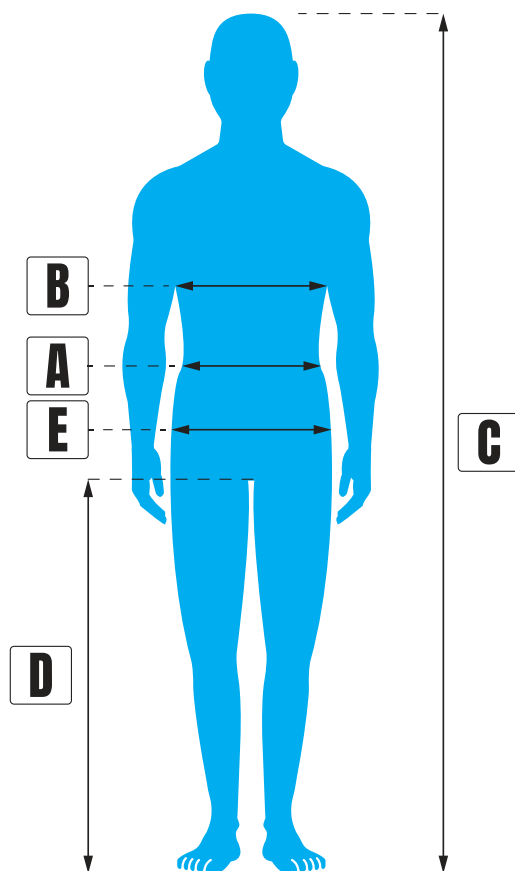

Size table

How to choose the right size?

1	Take your body measurements according to the picture	
2	A: Waist	Measurement horizontally around the waist
	B: Chest	Measurement horizontally under the arms, around the widest part of the chest.
	C: Total body length	Measurement from top of the head to the ground, to be measured without shoes.
	D: Inside leg length	Measurement from the crotch of the trousers to the ground, to be measured without shoes.
3	All measurements in the table are body measurements. We recommend that measurements are taken while wearing light clothing, do not measure too tightly.	
4	Find the correct size which corresponds with the body measurements in the table.	
5	If you would require a size which deviates from the sizes mentioned in the table, we are happy to manufacture such a garment according to your specific body measurements.	

WOMEN - TOPWEAR

ORDER SIZE							
EU	XS	S	M	L	XL	2XL	
BODY MEASUREMENTS							
Chest (cm)	74-82	82-90	90-98	98-108	108-118	118-130	
Waist (cm)	58-66	66-74	74-82	82-90	90-102	102-114	
Total body length (cm)	160-164	164-168	168-172	172-176	176-180	180-184